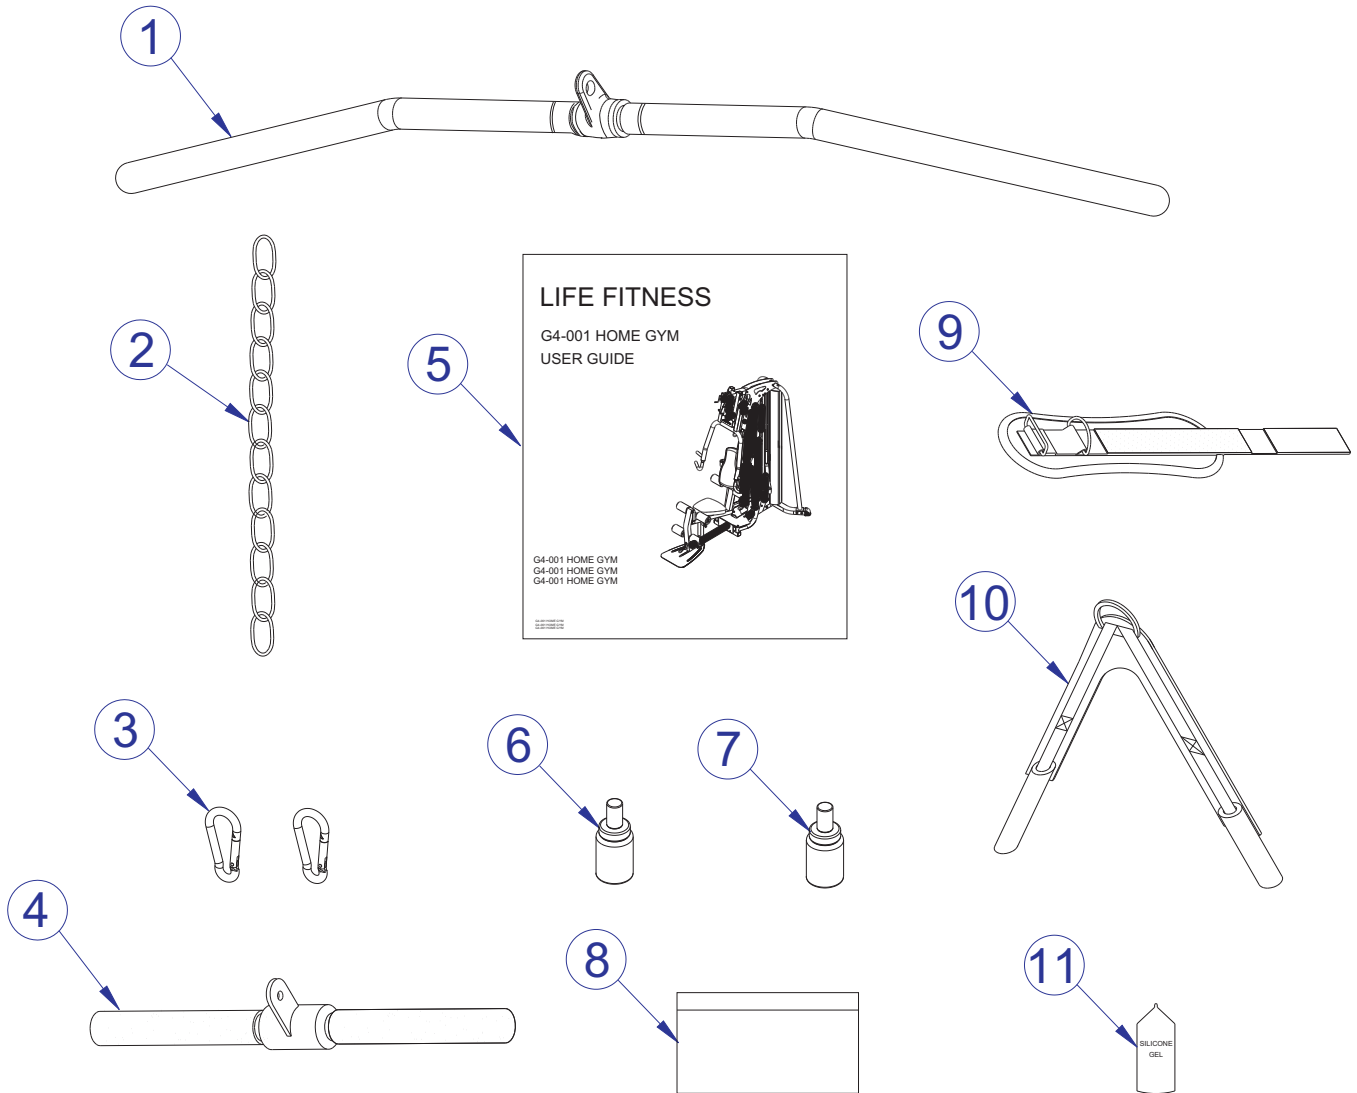

G4-001 G4 HOME GYM SUPPLIED ACCESSORIES

ITEM NO.	QTY.	PART NO.	DESCRIPTION
1	1	8598701	ASSY, LAT BAR, G4
2	1	6075906	CHAIN, 12 LINK
3	4	3103801	LINK, SNAP 5/16 DIA
4	1	8588301	ASSY, LOW ROW BAR
5	1	8604101	G4, ASSY INSTR
6	1	8598401	PAINT, TOUCH UP, PLATINUM
7	1	8599601	PAINT, TOUCH UP, SHADOW GREY
8	1	8604301	G4, EXERCISE CARDS
9	1	6409101	STRAP, ANKLE STANDARD
10	1	8603601	AB STRAP
11	1	8598301	SILICONE GEL